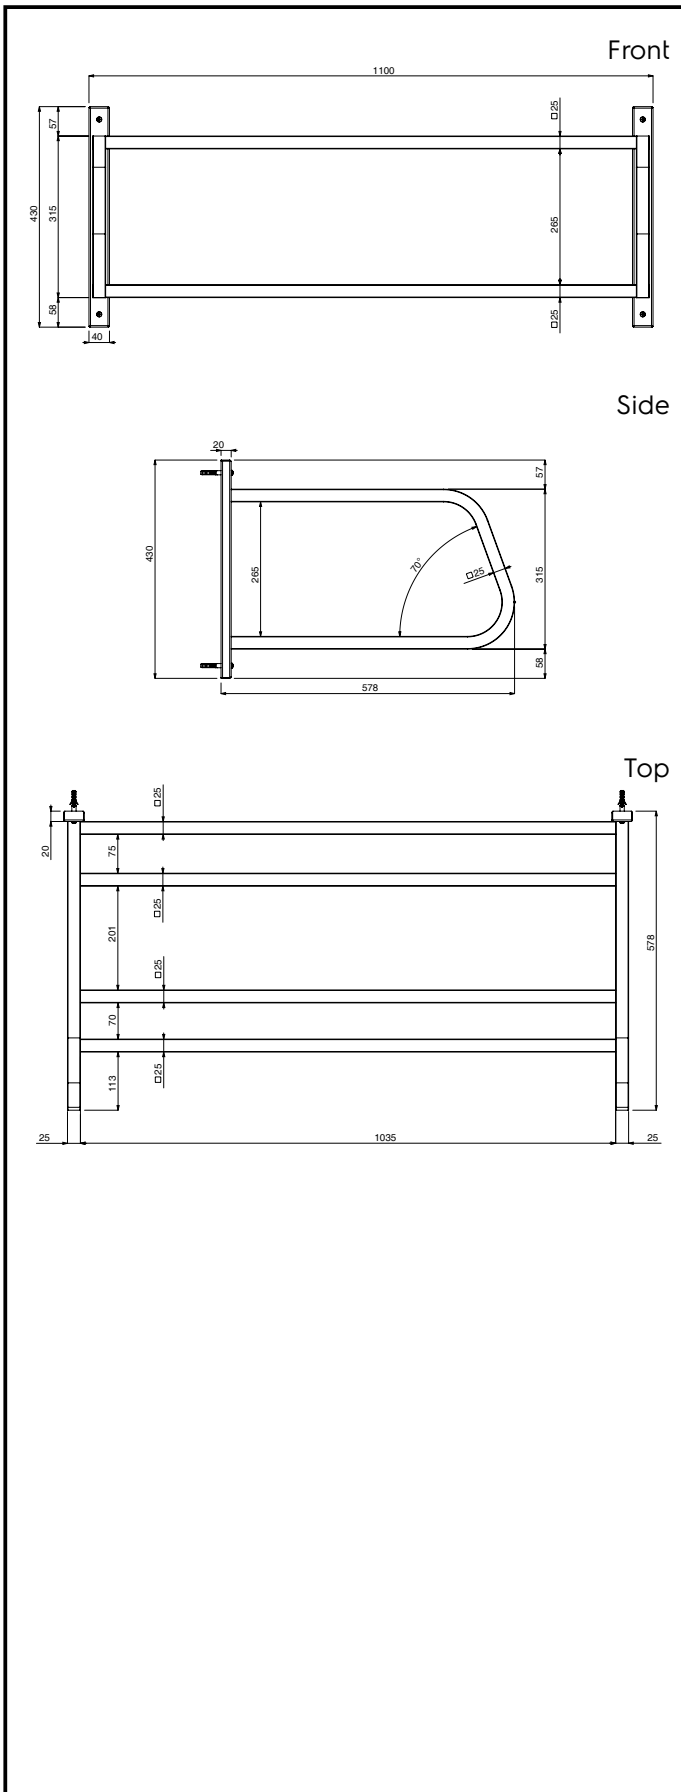

Handling System for Rack Type Wall/floor mounted storing shelf

ITEM # _____

MODEL # _____

NAME # _____

SIS # _____

AIA # _____

- 865420 (BHWFMSS11) Wall/floor mounted storing shelf, 1100 mm
- 865421 (BHWFMSS16) Wall/floor mounted storing shelf, 1600 mm

Optional Accessories

- 2 legs for floor mounted storing shelf PNC 855296

APPROVAL: _____

Key Information:

External dimensions, Width:

865420 (BHWFMSS11) 1100 mm

865421 (BHWFMSS16) 1600 mm

External dimensions, Depth: 578 mm

External dimensions, Height:

Net weight:

865420 (BHWFMSS11) 8 kg

865421 (BHWFMSS16) ISO 9001; ISO 14001 kg

Handling System for Rack Type
Wall/floor mounted storing shelf

The company reserves the right to make modifications to the products without prior notice. All information correct at time of printing.